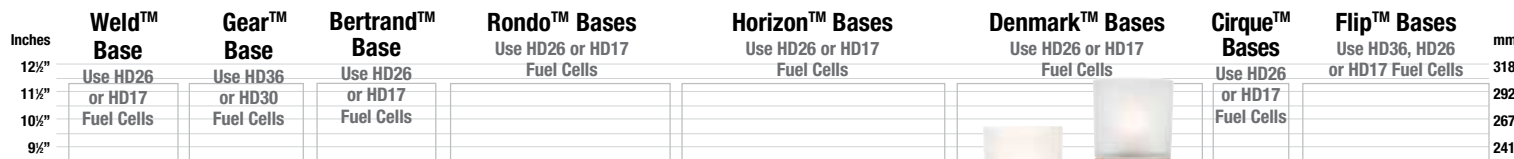

13

0

Tetra™ Votives

Use HD15, HD12 or HD8 Fuel Cells

Luxor™ Lamps

Pebble™ Lamps

Crackle™ Glass Votives

Use HD15, HD12 or HD8 Fuel Cells