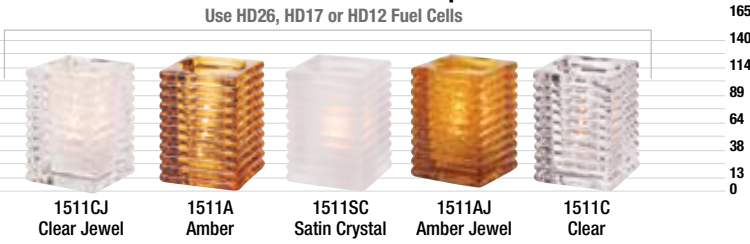

Use HD26, HD17 or HD12 Fuel Cells

Mocha™ Cylinder

Use HD26, HD17 or HD12 Fuel Cells

Solid Onyx Lamps

Use HD12 or HD8 Fuel Cells

Horizontal Rib Block Lamps

Use HD26, HD17 or HD12 Fuel Cells

Mini Panel Lamps