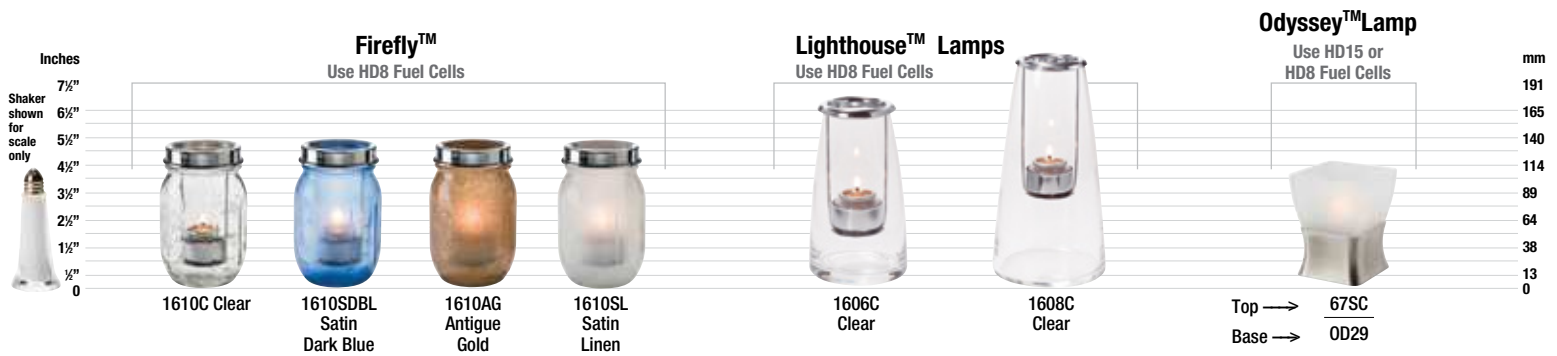

HOLLOWICK[®] INC.

Chime™ Votive

Use HD15 or HD8 Fuel Cells

Wysp™ Votives

Use HD15 or HD8 Fuel Cells

Inches

7 1/2"

6 1/2"