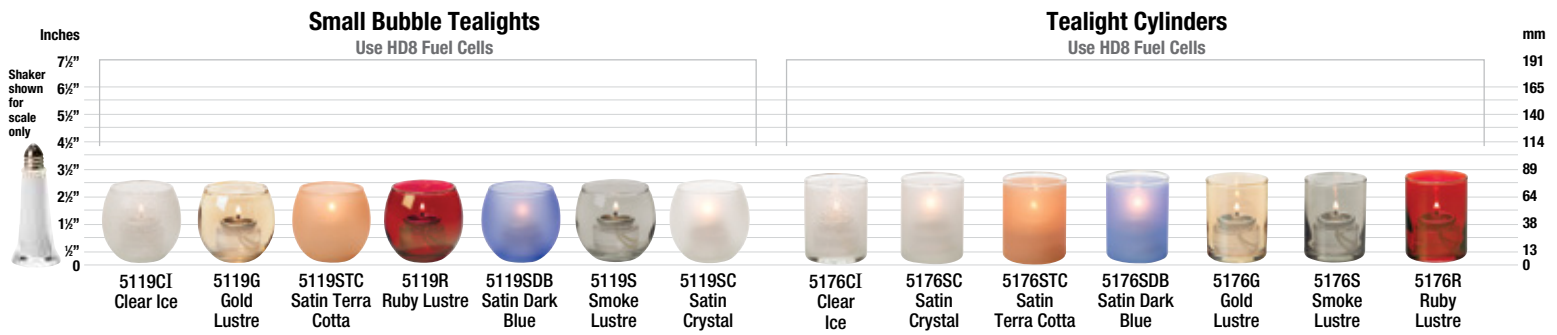

HOLLOWICK[®] INC.

Chime™ Votive

Use HD15 or HD8 Fuel Cells

Wysp™ Votives

Use HD15 or HD8 Fuel Cells

Inches

7 1/2"

6 1/2"

5 1/2"

4 1/2"

3 1/2"

2 1/2"

1 1/2"

1/2"

0

Shaker shown for scale only