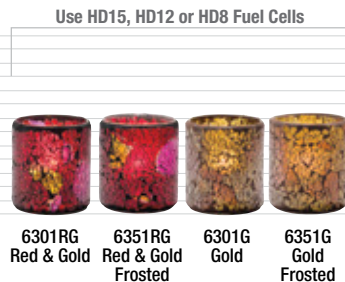

13

0

Tetra™ Votives

Use HD15, HD12 or HD8 Fuel Cells

Luxor™ Lamps

Pebble™ Lamps

Crackle™ Glass Votives

Use HD15, HD12 or HD8 Fuel Cells