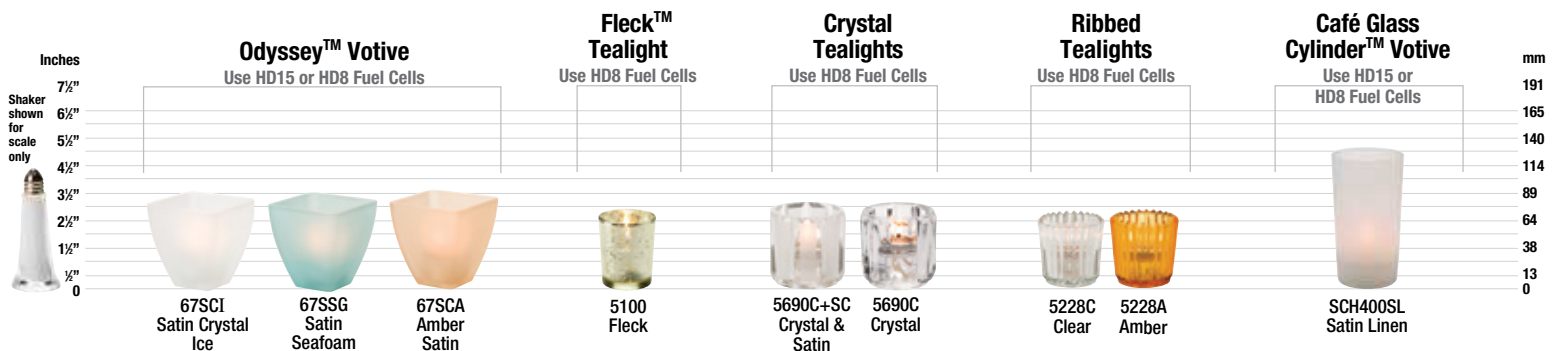

HOLLOWICK[®] INC.

Chime™ Votive

Use HD15 or HD8 Fuel Cells

Wysp™ Votives

Use HD15 or HD8 Fuel Cells

Inches

7 1/2"

6 1/2"

5 1/2"

4 1/2"

3 1/2"

2 1/2"

1 1/2"

1/2"

0

Shaker shown for scale only