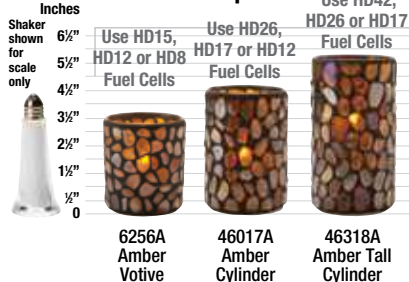

13

0

Tetra™ Votives

Use HD15, HD12 or HD8 Fuel Cells

Luxor™ Lamps

Pebble™ Lamps

Crackle™ Glass Votives

Use HD15, HD12 or HD8 Fuel Cells