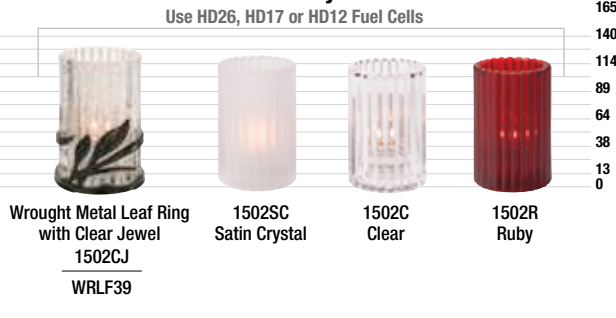

Crackle™ Glass Cylinders

Use HD26, HD17 or HD12 Fuel Cells

Typhoon™ Lamps

Wysp™ Cylinders

Use HD26, HD17 or HD12 Fuel Cells

Aurora™ Frame

Use HD26, HD17 or HD12 Fuel Cells

Vertical Rod Cylinders

Use HD26, HD17 or HD12 Fuel Cells

Mocha™ Cylinder

Use HD26, HD17 or HD12 Fuel Cells

Solid Onyx Lamps

Use HD12 or HD8 Fuel Cells

Horizontal Rib Block Lamps

Use HD26, HD17 or HD12 Fuel Cells

Mini Panel Lamps