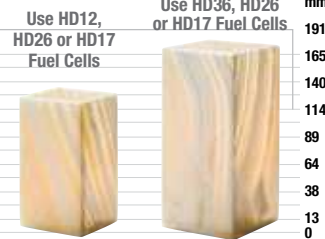

13

0

Tetra™ Votives

Use HD15, HD12 or HD8 Fuel Cells

Luxor™ Lamps

Pebble™ Lamps

Crackle™ Glass Votives

Use HD15, HD12 or HD8 Fuel Cells