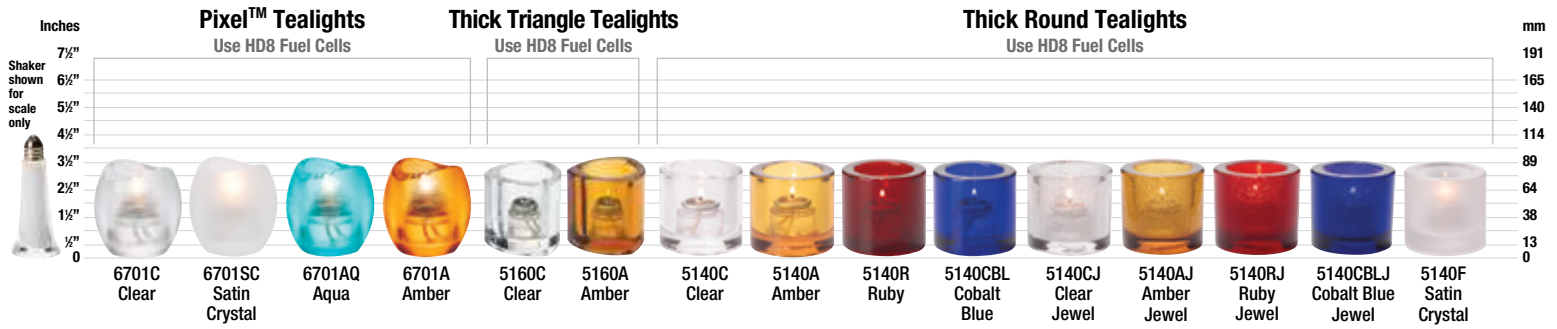

HOLLOWICK[®] INC.

Chime™ Votive

Use HD15 or HD8 Fuel Cells

Wysp™ Votives

Use HD15 or HD8 Fuel Cells

Inches

7 1/2"

6 1/2"