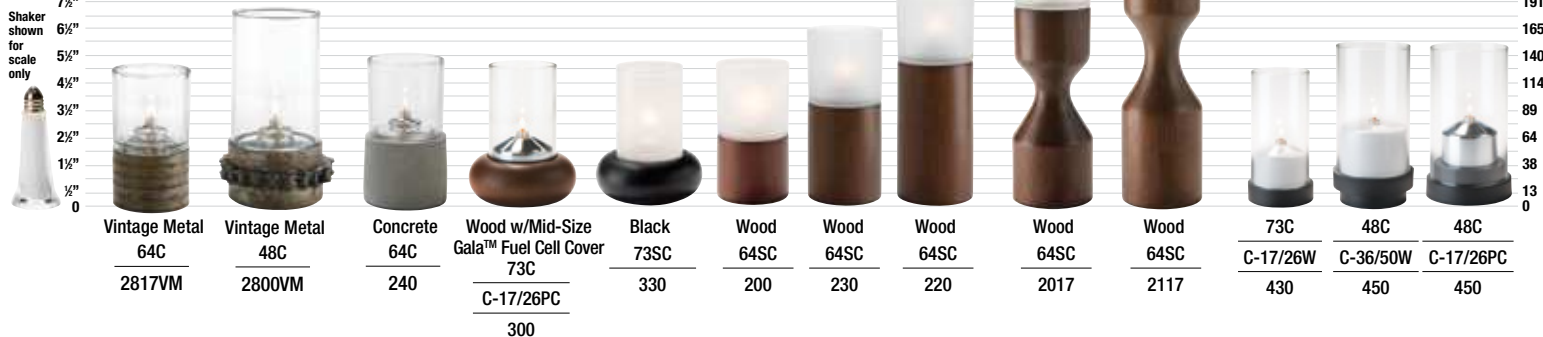

13

0

Tetra™ Votives

Use HD15, HD12 or HD8 Fuel Cells

Luxor™ Lamps

Pebble™ Lamps

Crackle™ Glass Votives

Use HD15, HD12 or HD8 Fuel Cells