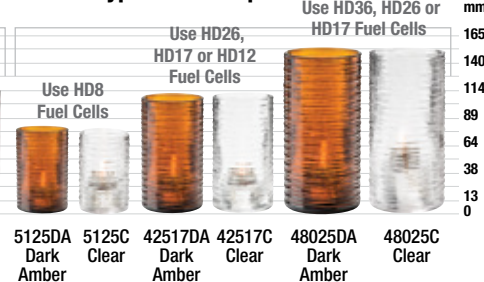

Typhoon™ Lamps